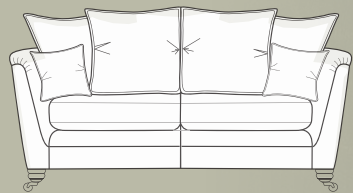

FRAME GUARANTEE
10 YEAR
 GOLD CURVE SEAT CUSHION GUARANTEE

Accent chair in fabric 5770, contrasting outside arm in 5000, grey ash turned legs. Grand sofa (pillow back) in fabric 5938, 2 pillows in 5770, 2 pillows in 5000, 1 pillow in 5933, small scatter cushions in 5493, grey ash/satin nickel castor legs. 3 seater sofa (standard back) in fabric 5933, large scatter cushions in fabric 5000, small scatter cushions in 5493, grey ash/satin nickel castor legs. Square stool in fabric 5000, grey ash/satin nickel castor legs.

© National Portrait Gallery, London

PILLOW BACK

Grand sofa
 H 950 mm
 W 2270 mm
 D 1040 mm

3 seater sofa
 H 950 mm
 W 2040 mm
 D 1040 mm

2 seater sofa
 H 950 mm
 W 1830 mm
 D 1040 mm

STANDARD BACK

Grand sofa
 H 950 mm
 W 2270 mm
 D 1040 mm

3 seater sofa
 H 950 mm
 W 2040 mm
 D 1040 mm

2 seater sofa
 H 950 mm
 W 1830 mm
 D 1040 mm

Snuggler
 H 950 mm
 W 1400 mm
 D 1040 mm

Chair
 H 1000 mm
 W 1000 mm
 D 970 mm

Accent chair
 H 890 mm
 W 760 mm
 D 900 mm

Square stool
 H 390 mm
 W 840 mm
 D 840 mm

Legged Ottoman
 H 400 mm
 W 1000 mm
 D 570 mm

Storage stool
 H 410 mm
 W 640 mm
 D 580 mm

Footstool
 H 380 mm
 W 640 mm
 D 580 mm

Chair arm height is 50mm lower than the sofa arm height