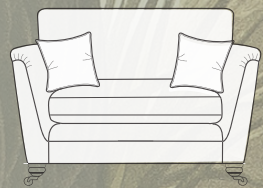

© National Portrait Gallery, London

PILLOW BACK

Grand sofa
 H 950 mm
 W 2270 mm
 D 1040 mm

3 seater sofa
 H 950 mm
 W 2040 mm
 D 1040 mm

2 seater sofa
 H 950 mm
 W 1830 mm
 D 1040 mm

STANDARD BACK

Grand sofa
 H 950 mm
 W 2270 mm
 D 1040 mm

3 seater sofa
 H 950 mm
 W 2040 mm
 D 1040 mm

2 seater sofa
 H 950 mm
 W 1830 mm
 D 1040 mm

Snuggler
 H 950 mm
 W 1400 mm
 D 1040 mm

Chair
 H 1000 mm
 W 1000 mm
 D 970 mm

Accent chair
 H 890 mm
 W 760 mm
 D 900 mm

Square stool
 H 390 mm
 W 840 mm
 D 840 mm

Legged Ottoman
 H 400 mm
 W 1000 mm
 D 570 mm

Storage stool
 H 410 mm
 W 640 mm
 D 580 mm

Footstool
 H 380 mm
 W 640 mm
 D 580 mm

Chair arm height is 50mm lower than the sofa arm height