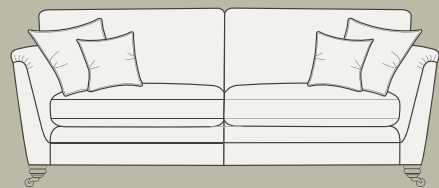

© National Portrait Gallery, London

PILLOW BACK

Grand sofa
 H 950 mm
 W 2270 mm
 D 1040 mm

3 seater sofa
 H 950 mm
 W 2040 mm
 D 1040 mm

2 seater sofa
 H 950 mm
 W 1830 mm
 D 1040 mm

STANDARD BACK

Grand sofa
 H 950 mm
 W 2270 mm
 D 1040 mm

3 seater sofa
 H 950 mm
 W 2040 mm
 D 1040 mm

2 seater sofa
 H 950 mm
 W 1830 mm
 D 1040 mm

Snuggler
 H 950 mm
 W 1400 mm
 D 1040 mm

Chair
 H 1000 mm
 W 1000 mm
 D 970 mm

Accent chair
 H 890 mm
 W 760 mm
 D 900 mm

Square stool
 H 390 mm
 W 840 mm
 D 840 mm

Legged Ottoman
 H 400 mm
 W 1000 mm
 D 570 mm

Storage stool
 H 410 mm
 W 640 mm
 D 580 mm

Footstool
 H 380 mm
 W 640 mm
 D 580 mm

Chair arm height is 50mm lower than the sofa arm height