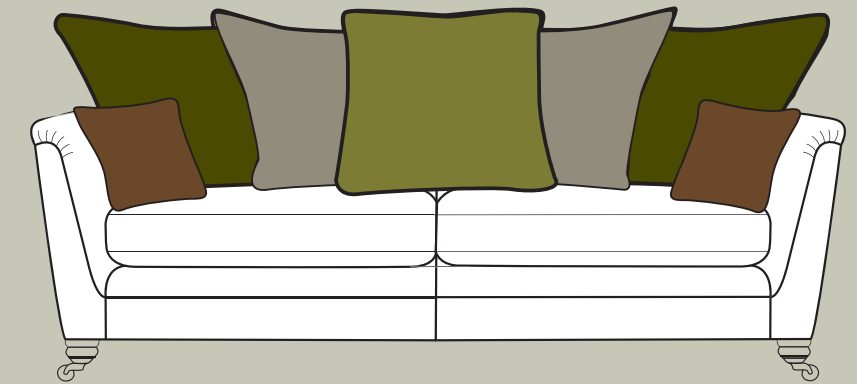

Grand sofa

- Body and seat cushions
- Two pillow back cushion
- One pillow back cushion
- Two pillow back cushions
- Two small scatter cushions