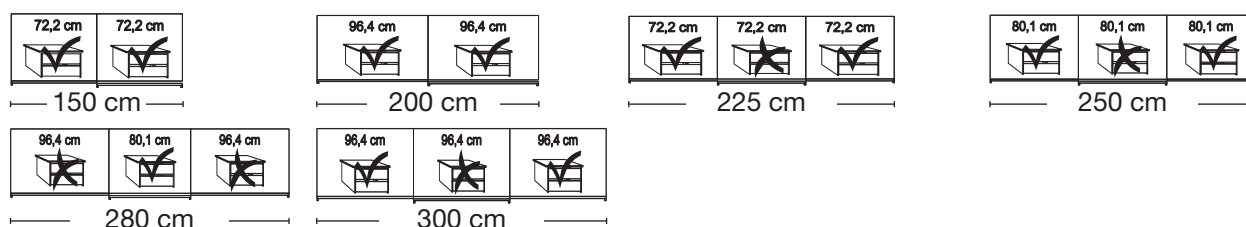

Plinth partition

150 cm

200 cm

225 cm

250 cm

280 cm

300 cm

Sales
Promotion**Miami plus.**

Independent / non HDI

BLANK PRICE LIST

valid until 28.02.2025

Sliding-door wardrobes, Height 217 cm
 without cornice
Interior:

2 adjustable shelves, 1 clothes rail

Description	Dimensions cm			Front plain		Front 4 panels	
	W	H	D	Art. no.	GBP	Art. no.	GBP
 Wooden doors in carcase colour, Glass doors in graphite 2 doors 1 glass door left	150	217	67	662		214	
	150	217	67	663		215	
	150	217	67	664		216	
 2 doors 1 glass door left 2 doors 1 glass door right 2 doors 2 glass doors	200	217	67	666		217	
	200	217	67	667		218	
	200	217	67	668		219	
 3 doors 1 centred glass door 3 doors 3 glass doors 3 doors 1 centred glass door 3 doors 3 glass doors 3 doors 1 centred glass door 3 doors 3 glass doors 3 doors 1 centred glass door 3 doors 3 glass doors 3 doors 1 centred glass door 3 doors 3 glass doors	225	217	67	669		220	
	225	217	67	670		221	
	250	217	67	671		222	
	250	217	67	672		223	
	280	217	67	673		224	
	280	217	67	674		225	
	300	217	67	675		226	
	300	217	67	676		227	

Plinth partition

Sales
Promotion**Miami plus.**

Independent / non HDI

BLANK PRICE LIST

valid until 28.02.2025

Sliding-door wardrobes, Height 217 cm
 without cornice

Interior:
 2 adjustable shelves, 1 clothes rail