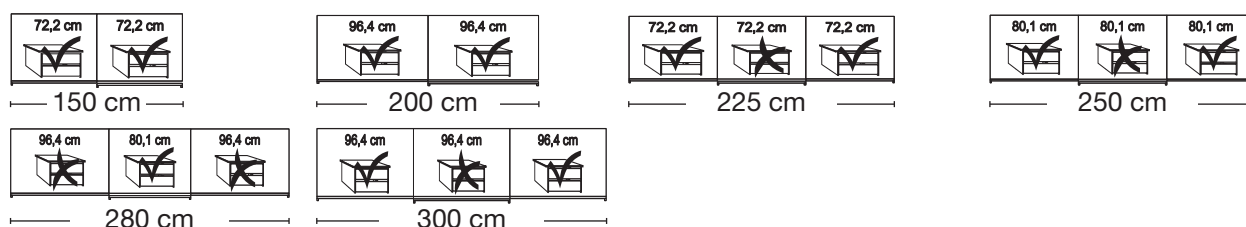

Model no. 141
Pebble grey finish

Model no. 140
Graphite finish

Sales
Promotion**Miami plus.**

Independent / non HDI

BLANK PRICE LIST

valid until 28.02.2025

**Sliding-door wardrobes, Height 217 cm
without cornice****Interior:**

2 adjustable shelves, 1 clothes rail

Description	Dimensions cm			Front plain		Front 4 panels	
	W	H	D	Art. no.	GBP	Art. no.	GBP
 <p>Wooden doors in carcass colour</p> <p>2 doors</p> <p>2 doors</p> <p>3 doors</p>	150	217	67	100		166	
	200	217	67	101		167	
	225	217	67	102		168	
	250	217	67	103		169	
	280	217	67	104		170	
 <p>3 doors</p> <p>3 doors</p> <p>3 doors</p>	300	217	67	105		171	
Art. no. 100							
Art. no. 169							

Plinth partition

Sales
Promotion**Miami plus.**

Independent / non HDI

BLANK PRICE LIST

valid until 28.02.2025

**Sliding-door wardrobes, Height 217 cm
without cornice**

Interior:

2 adjustable shelves, 1 clothes rail

Description	Dimensions cm			Front plain		Front 4 panels	
	W	H	D	Art. no.	GBP	Art. no.	GBP
 Wooden and mirrored doors 2 doors 1 mirrored door left 2 doors 1 mirrored door right 2 doors 2 mirrored doors 2 doors 1 mirrored door left 2 doors 1 mirrored door right 2 doors 2 mirrored doors 3 doors 1 centred mirrored door 3 doors 3 mirrored doors 3 doors 1 centred mirrored door 3 doors 3 mirrored doors 3 doors 1 centred mirrored door 3 doors 3 mirrored doors 3 doors 1 centred mirrored door 3 doors 3 mirrored doors	150	217	67	124		172	
	150	217	67	125		173	
	150	217	67	126		174	
	200	217	67	127		175	
	200	217	67	128		176	
	200	217	67	129		177	
	225	217	67	130		178	
	225	217	67	131		179	
	250	217	67	132		180	
	250	217	67	133		181	
	280	217	67	134		182	
	280	217	67	135		183	
	300	217	67	136		184	
	300	217	67	137		185	
 							
 No trims on mirrors!							