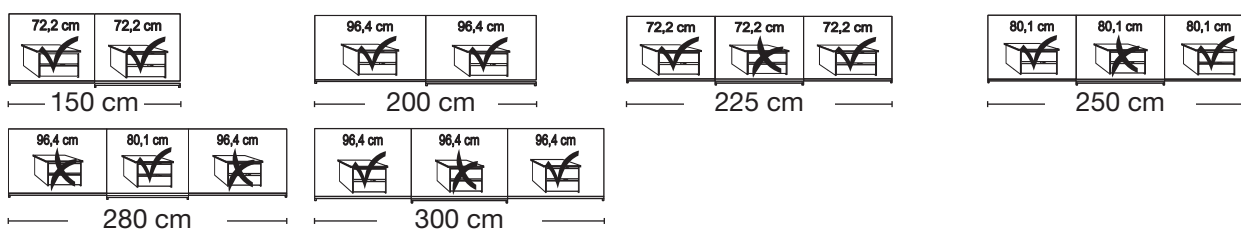

Independent / non HDI

BLANK PRICE LIST

valid until 28.02.2025

Sliding-door wardrobes, Height 217 cm
 without cornice
Interior:

2 adjustable shelves, 1 clothes rail

Description	Dimensions cm			Front plain		Front 4 panels	
	W	H	D	Art. no.	GBP	Art. no.	GBP
 Wooden doors in carcase colour, Glass doors in graphite 2 doors 1 glass door left	150	217	67	662		214	
	150	217	67	663		215	
	150	217	67	664		216	
 2 doors 1 glass door left 2 doors 1 glass door right 2 doors 2 glass doors	200	217	67	666		217	
	200	217	67	667		218	
	200	217	67	668		219	
 3 doors 1 centred glass door 3 doors 3 glass doors 3 doors 1 centred glass door 3 doors 3 glass doors 3 doors 1 centred glass door 3 doors 3 glass doors 3 doors 1 centred glass door 3 doors 3 glass doors 3 doors 1 centred glass door 3 doors 3 glass doors	225	217	67	669		220	
	225	217	67	670		221	
	250	217	67	671		222	
	250	217	67	672		223	
	280	217	67	673		224	
	280	217	67	674		225	
	300	217	67	675		226	
	300	217	67	676		227	

Plinth partition

Sales
Promotion**Miami plus.**

Independent / non HDI

BLANK PRICE LIST

valid until 28.02.2025

Sliding-door wardrobes, Height 217 cm
 without cornice

Interior:
 2 adjustable shelves, 1 clothes rail

Plinth partition

Sales
Promotion**Miami plus.**

Independent / non HDI

BLANK PRICE LIST

valid until 28.02.2025

**Sliding-door wardrobes, Height 217 cm
without cornice****Interior:**

2 adjustable shelves, 1 clothes rail