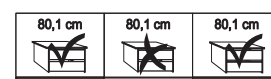

Description	Dimensions cm			Front plain		Front 4 panels	
	W	H	D	Art. no.	GBP	Art. no.	GBP
 Wooden doors in carcase colour, Glass doors in Champagne 2 doors 1 glass door left 2 doors 1 glass door right 2 doors 2 glass doors 2 doors 1 glass door left	150	217	67	285		200	
	150	217	67	286		201	
	150	217	67	287		202	
	200	217	67	288		203	
 2 doors 1 glass door right 2 doors 2 glass doors 3 doors 1 centred glass door 3 doors 3 glass doors	200	217	67	289		204	
	200	217	67	290		205	
	225	217	67	291		206	
	225	217	67	292		207	
 3 doors 1 centred glass door 3 doors 3 glass doors 3 doors 1 centred glass door 3 doors 3 glass doors 3 doors 1 centred glass door 3 doors 3 glass doors	250	217	67	293		208	
	250	217	67	294		209	
	280	217	67	295		210	
	280	217	67	296		211	
	300	217	67	297		212	
	300	217	67	298		213	

Plinth partition

150 cm

200 cm

225 cm

250 cm

280 cm

300 cm

Sales
Promotion**Miami plus.**

Independent / non HDI

BLANK PRICE LIST

valid until 28.02.2025

Sliding-door wardrobes, Height 217 cm
 without cornice
Interior:

2 adjustable shelves, 1 clothes rail

Description	Dimensions cm			Front plain		Front 4 panels	
	W	H	D	Art. no.	GBP	Art. no.	GBP
 Wooden doors in carcase colour, Glass doors in graphite 2 doors 1 glass door left	150	217	67	662		214	
	150	217	67	663		215	
	150	217	67	664		216	
 2 doors 1 glass door left 2 doors 1 glass door right 2 doors 2 glass doors	200	217	67	666		217	
	200	217	67	667		218	
	200	217	67	668		219	
 3 doors 1 centred glass door 3 doors 3 glass doors 3 doors 1 centred glass door 3 doors 3 glass doors 3 doors 1 centred glass door 3 doors 3 glass doors 3 doors 1 centred glass door 3 doors 3 glass doors 3 doors 1 centred glass door 3 doors 3 glass doors	225	217	67	669		220	
	225	217	67	670		221	
	250	217	67	671		222	
	250	217	67	672		223	
	280	217	67	673		224	
	280	217	67	674		225	
	300	217	67	675		226	
	300	217	67	676		227	