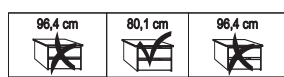

Plinth partition

150 cm

200 cm

225 cm

250 cm

280 cm

300 cm

Sales
Promotion**Miami plus.**

Independent / non HDI

BLANK PRICE LIST

valid until 28.02.2025

Sliding-door wardrobes, Height 217 cm
 without cornice
Interior:

2 adjustable shelves, 1 clothes rail

Description	Dimensions cm			Front plain		Front 4 panels	
	W	H	D	Art. no.	GBP	Art. no.	GBP
 Wooden doors in carcase colour, Glass doors in graphite 2 doors 1 glass door left	150	217	67	662		214	
	150	217	67	663		215	
	150	217	67	664		216	
 2 doors 1 glass door left 2 doors 1 glass door right 2 doors 2 glass doors	200	217	67	666		217	
	200	217	67	667		218	
	200	217	67	668		219	
 3 doors 1 centred glass door 3 doors 3 glass doors 3 doors 1 centred glass door 3 doors 3 glass doors 3 doors 1 centred glass door 3 doors 3 glass doors 3 doors 1 centred glass door 3 doors 3 glass doors 3 doors 1 centred glass door 3 doors 3 glass doors	225	217	67	669		220	
	225	217	67	670		221	
	250	217	67	671		222	
	250	217	67	672		223	
	280	217	67	673		224	
	280	217	67	674		225	
	300	217	67	675		226	
	300	217	67	676		227	

Plinth partition

Sales
Promotion**Miami plus.**

Independent / non HDI

BLANK PRICE LIST

valid until 28.02.2025

Sliding-door wardrobes, Height 217 cm
 without cornice

Interior:
 2 adjustable shelves, 1 clothes rail