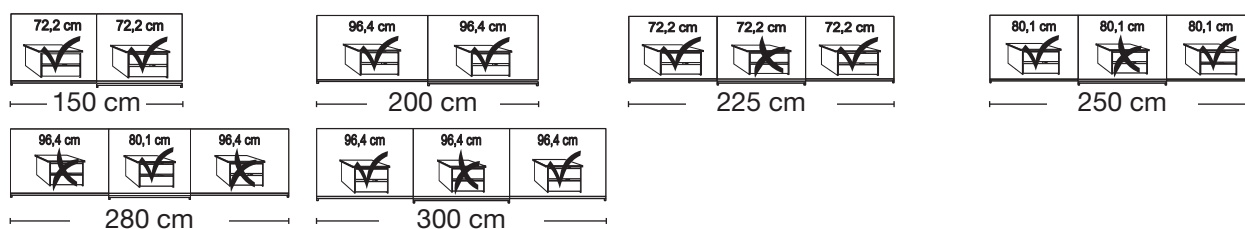

**No trims on mirrors!****Plinth partition**

Sales
Promotion**Miami plus.**

Independent / non HDI

BLANK PRICE LIST

valid until 28.02.2025

**Sliding-door wardrobes, Height 217 cm**
without cornice**Interior:**

**No trims on mirrors!****Plinth partition**

Passe-partout frames with and without lights

Description	Dimensions cm			Art. no.	GBP
	W	H	D		
 <p>Width per side profile: 5 cm without lights</p> <ul style="list-style-type: none"> - for width 150 cm - for width 200 cm - for width 225 cm - for width 250 cm - for width 280 cm - for width 300 cm 	160	221	23	010	
	210	221	23	011	
	235	221	23	012	
	260	221	23	013	
	290	221	23	014	
	310	221	23	015	
 <p>Surcharge for circumferential LED illumination (optional):</p> <ul style="list-style-type: none"> - for width 150 cm - for width 200 cm - for width 225 cm - for width 250 cm - for width 280 cm - for width 300 cm <p>This product contains light devices of energy efficiency class F</p>	160	221	23	040	
	210	221	23	041	
	235	221	23	042	
	260	221	23	043	
	290	221	23	044	
	310	221	23	045	
 <p>Can not get assembled retrospectively!</p>					
 <p>With Power-LED lights</p> <ul style="list-style-type: none"> - for width 150 cm 2 lights - for width 200 cm 4 lights - for width 225 cm 6 lights - for width 250 cm 6 lights - for width 280 cm 6 lights - for width 300 cm 6 lights <p>This product contains light devices of energy efficiency class F</p> 	160	221	23	018	
	210	221	23	019	
	235	221	23	020	
	260	221	23	021	
	290	221	23	022	
	310	221	23	023	
 <p>Lights for PPT side profiles</p> <p>This product contains light devices of energy efficiency class F</p> 	1,5	221	1	099	
 <p>Can not get assembled retrospectively!</p>					