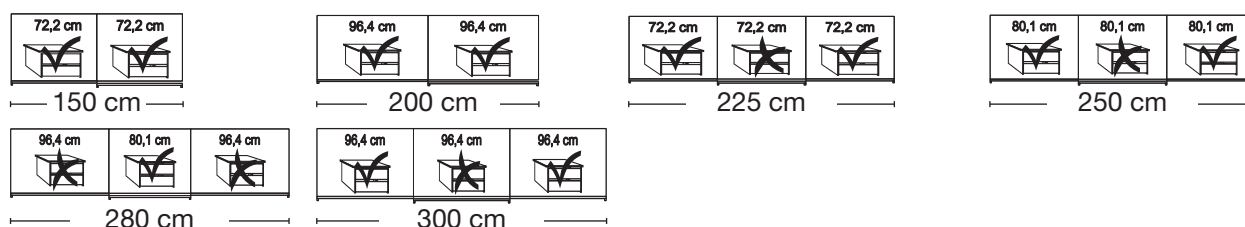

Independent / non HDI

BLANK PRICE LIST

valid until 28.02.2025

Sliding-door wardrobes, Height 217 cm
 without cornice
Interior:

2 adjustable shelves, 1 clothes rail

Description	Dimensions cm			Front plain		Front 4 panels	
	W	H	D	Art. no.	GBP	Art. no.	GBP
 Wooden doors in carcase colour, Glass doors in graphite 2 doors 1 glass door left	150	217	67	662		214	
	150	217	67	663		215	
	150	217	67	664		216	
 2 doors 1 glass door left 2 doors 1 glass door right 2 doors 2 glass doors	200	217	67	666		217	
	200	217	67	667		218	
	200	217	67	668		219	
 3 doors 1 centred glass door 3 doors 3 glass doors 3 doors 1 centred glass door 3 doors 3 glass doors 3 doors 1 centred glass door 3 doors 3 glass doors 3 doors 1 centred glass door 3 doors 3 glass doors 3 doors 1 centred glass door 3 doors 3 glass doors	225	217	67	669		220	
	225	217	67	670		221	
	250	217	67	671		222	
	250	217	67	672		223	
	280	217	67	673		224	
	280	217	67	674		225	
	300	217	67	675		226	
	300	217	67	676		227	

Plinth partition

Sales
Promotion**Miami plus.**

Independent / non HDI

BLANK PRICE LIST

valid until 28.02.2025

**Sliding-door wardrobes, Height 217 cm
without cornice****Interior:**

2 adjustable shelves, 1 clothes rail

Description	Dimensions cm			Front plain		Front 4 panels	
	W	H	D	Art. no.	GBP	Art. no.	GBP
 Glass doors in white and crystal mirrored doors	2 doors	1 mirrored door left	150	217	67	276	255
	2 doors	1 mirrored door right	150	217	67	277	256
	2 doors	1 mirrored door left	200	217	67	278	257
	2 doors	1 mirrored door right	200	217	67	279	258
	3 doors	1 centred mirrored door	225	217	67	280	259
	3 doors	1 centred mirrored door	250	217	67	281	260
	3 doors	1 centred mirrored door	280	217	67	282	261
	3 doors	1 centred mirrored door	300	217	67	283	262

**No trims on mirrors!****Plinth partition**

Sales
Promotion**Miami plus.**

Independent / non HDI

BLANK PRICE LIST

valid until 28.02.2025

**Sliding-door wardrobes, Height 217 cm**
without cornice**Interior:**