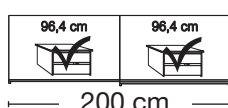

Plinth partition