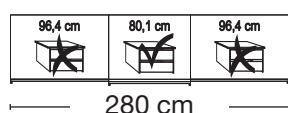

Description	Dimensions cm			Front plain		Front 4 panels	
	W	H	D	Art. no.	GBP	Art. no.	GBP
 Glass doors in white and crystal mirrored doors	2 doors	1 mirrored door left	150	217	67	276	255
	2 doors	1 mirrored door right	150	217	67	277	256
	2 doors	1 mirrored door left	200	217	67	278	257
	2 doors	1 mirrored door right	200	217	67	279	258
	3 doors	1 centred mirrored door	225	217	67	280	259
	3 doors	1 centred mirrored door	250	217	67	281	260
	3 doors	1 centred mirrored door	280	217	67	282	261
	3 doors	1 centred mirrored door	300	217	67	283	262

**No trims on mirrors!****Plinth partition**

Sales
Promotion**Miami plus.**

Independent / non HDI

BLANK PRICE LIST

valid until 28.02.2025

**Sliding-door wardrobes, Height 217 cm**
without cornice**Interior:**

2 adjustable shelves, 1 clothes rail

Description	Dimensions cm			Front plain		Front 4 panels	
	W	H	D	Art. no.	GBP	Art. no.	GBP
 Glass doors in Champagne and crystal mirrored doors 2 doors 1 mirrored door left 2 doors 1 mirrored door right 2 doors 1 mirrored door left 2 doors 1 mirrored door right	150	217	67	393		263	
	150	217	67	394		264	
	200	217	67	395		265	
	200	217	67	396		266	
 3 doors 1 centred mirrored door 3 doors 1 centred mirrored door 3 doors 1 centred mirrored door 3 doors 1 centred mirrored door	225	217	67	397		267	
	250	217	67	398		268	
	280	217	67	399		269	
	300	217	67	400		270	
							
 No trims on mirrors!							

Plinth partition

Sales
Promotion**Miami plus.**

Independent / non HDI

BLANK PRICE LIST

valid until 28.02.2025

**Sliding-door wardrobes, Height 217 cm
without cornice****Interior:**

2 adjustable shelves, 1 clothes rail