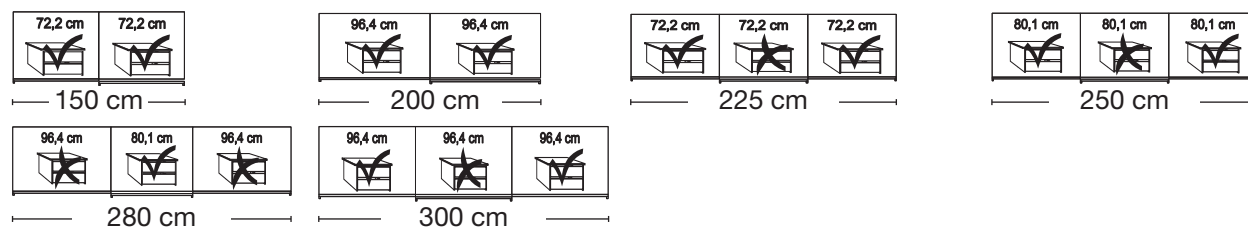

**No trims on mirrors!****Plinth partition**

Sales
Promotion**Miami plus.**

Independent / non HDI

BLANK PRICE LIST

valid until 28.02.2025

**Sliding-door wardrobes, Height 217 cm**
without cornice**Interior:**

2 adjustable shelves, 1 clothes rail

Description	Dimensions cm			Front plain		Front 4 panels	
	W	H	D	Art. no.	GBP	Art. no.	GBP
 Glass doors in Champagne and crystal mirrored doors 2 doors 1 mirrored door left 2 doors 1 mirrored door right 2 doors 1 mirrored door left 2 doors 1 mirrored door right	150	217	67	393		263	
	150	217	67	394		264	
	200	217	67	395		265	
	200	217	67	396		266	
 3 doors 1 centred mirrored door 3 doors 1 centred mirrored door 3 doors 1 centred mirrored door 3 doors 1 centred mirrored door	225	217	67	397		267	
	250	217	67	398		268	
	280	217	67	399		269	
	300	217	67	400		270	
							
 No trims on mirrors!							

Plinth partition

Sales
Promotion**Miami plus.**

Independent / non HDI

BLANK PRICE LIST

valid until 28.02.2025

**Sliding-door wardrobes, Height 217 cm
without cornice****Interior:**

2 adjustable shelves, 1 clothes rail