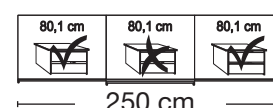

Sales
Promotion

Miami plus.

Independent / non HDI

BLANK PRICE LIST

valid until 28.02.2025

Sliding-door wardrobes, Height 217 cm
without cornice

Interior:

2 adjustable shelves, 1 clothes rail

Description	Dimensions cm			Front plain		Front 4 panels	
	W	H	D	Art. no.	GBP	Art. no.	GBP
Glass doors in Champagne and crystal mirrored doors 2 doors 1 mirrored door left 2 doors 1 mirrored door right 2 doors 1 mirrored door left 2 doors 1 mirrored door right	150	217	67	393		263	
	150	217	67	394		264	
	200	217	67	395		265	
	200	217	67	396		266	
3 doors 1 centred mirrored door 3 doors 1 centred mirrored door 3 doors 1 centred mirrored door 3 doors 1 centred mirrored door	225	217	67	397		267	
	250	217	67	398		268	
	280	217	67	399		269	
	300	217	67	400		270	
No trims on mirrors!							

Plinth partition