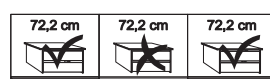

Sales
Promotion

Miami plus.

Independent / non HDI

BLANK PRICE LIST

valid until 28.02.2025

Sliding-door wardrobes, Height 217 cm
without cornice

Interior:

2 adjustable shelves, 1 clothes rail

Description	Dimensions cm			Front plain		Front 4 panels	
	W	H	D	Art. no.	GBP	Art. no.	GBP
Wooden doors in carcase colour, Glass doors in Champagne 2 doors 1 glass door left 2 doors 1 glass door right 2 doors 2 glass doors 2 doors 1 glass door left	150	217	67	285		200	
	150	217	67	286		201	
	150	217	67	287		202	
	200	217	67	288		203	
2 doors 1 glass door right 2 doors 2 glass doors 3 doors 1 centred glass door 3 doors 3 glass doors	200	217	67	289		204	
	200	217	67	290		205	
	225	217	67	291		206	
	225	217	67	292		207	
3 doors 1 centred glass door 3 doors 3 glass doors 3 doors 1 centred glass door 3 doors 3 glass doors 3 doors 1 centred glass door 3 doors 3 glass doors	250	217	67	293		208	
	250	217	67	294		209	
	280	217	67	295		210	
	280	217	67	296		211	
	300	217	67	297		212	
	300	217	67	298		213	

Plinth partition

150 cm

200 cm

225 cm

250 cm

280 cm

300 cm