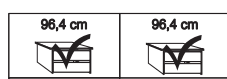

Sales
Promotion

Miami plus.

Independent / non HDI

BLANK PRICE LIST

valid until 28.02.2025

Sliding-door wardrobes, Height 217 cm
without cornice

Interior:

2 adjustable shelves, 1 clothes rail

Description	Dimensions cm			Front plain		Front 4 panels	
	W	H	D	Art. no.	GBP	Art. no.	GBP
Wooden doors in carcase colour, Glass doors in Champagne 2 doors 1 glass door left 2 doors 1 glass door right 2 doors 2 glass doors 2 doors 1 glass door left	150	217	67	285		200	
	150	217	67	286		201	
	150	217	67	287		202	
	200	217	67	288		203	
2 doors 1 glass door right 2 doors 2 glass doors 3 doors 1 centred glass door 3 doors 3 glass doors	200	217	67	289		204	
	200	217	67	290		205	
	225	217	67	291		206	
	225	217	67	292		207	
3 doors 1 centred glass door 3 doors 3 glass doors 3 doors 1 centred glass door 3 doors 3 glass doors 3 doors 1 centred glass door 3 doors 3 glass doors	250	217	67	293		208	
	250	217	67	294		209	
	280	217	67	295		210	
	280	217	67	296		211	
	300	217	67	297		212	
	300	217	67	298		213	

Plinth partition

150 cm

200 cm

225 cm

250 cm

280 cm

300 cm