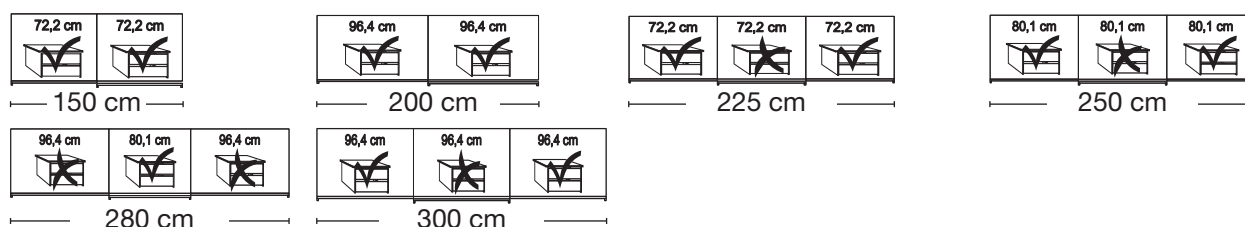

Sales
Promotion

Miami plus.

Independent / non HDI

BLANK PRICE LIST

valid until 28.02.2025

**Sliding-door wardrobes, Height 217 cm
without cornice**

Interior:

2 adjustable shelves, 1 clothes rail

Description	Dimensions cm			Front plain		Front 4 panels		
	W	H	D	Art. no.	GBP	Art. no.	GBP	
Wooden doors in carcase colour, Glass doors in white 2 doors 1 glass door left 2 doors 1 glass door right 2 doors 2 glass doors 2 doors 1 glass door left 2 doors 1 glass door right 2 doors 2 glass doors 3 doors 1 centred glass door 3 doors 3 glass doors	150	217	67	232		186		
	150	217	67	233		187		
	150	217	67	234		188		
	200	217	67	235		189		
	200	217	67	236		190		
	200	217	67	237		191		
	225	217	67	238		192		
	225	217	67	239		193		
	3 doors 1 centred glass door 3 doors 3 glass doors 3 doors 1 centred glass door 3 doors 3 glass doors 3 doors 1 centred glass door 3 doors 3 glass doors	250	217	67	240		194	
		250	217	67	580		195	
280		217	67	241		196		
280		217	67	242		197		
300		217	67	243		198		
300		217	67	244		199		

Plinth partition