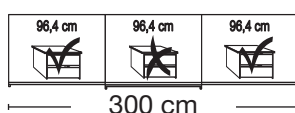

Description	Dimensions cm			Front plain		Front 4 panels	
	W	H	D	Art. no.	GBP	Art. no.	GBP
 Glass doors in white and crystal mirrored doors	2 doors	1 mirrored door left	150	217	67	276	255
	2 doors	1 mirrored door right	150	217	67	277	256
	2 doors	1 mirrored door left	200	217	67	278	257
	2 doors	1 mirrored door right	200	217	67	279	258
	3 doors	1 centred mirrored door	225	217	67	280	259
	3 doors	1 centred mirrored door	250	217	67	281	260
	3 doors	1 centred mirrored door	280	217	67	282	261
	3 doors	1 centred mirrored door	300	217	67	283	262

**No trims on mirrors!****Plinth partition**

Sales
Promotion**Miami plus.**

Independent / non HDI

BLANK PRICE LIST

valid until 28.02.2025

**Sliding-door wardrobes, Height 217 cm**
without cornice**Interior:**

2 adjustable shelves, 1 clothes rail

Description	Dimensions cm			Front plain		Front 4 panels	
	W	H	D	Art. no.	GBP	Art. no.	GBP
 Glass doors in Champagne and crystal mirrored doors 2 doors 1 mirrored door left 2 doors 1 mirrored door right 2 doors 1 mirrored door left 2 doors 1 mirrored door right	150	217	67	393		263	
	150	217	67	394		264	
	200	217	67	395		265	
	200	217	67	396		266	
 3 doors 1 centred mirrored door 3 doors 1 centred mirrored door 3 doors 1 centred mirrored door 3 doors 1 centred mirrored door	225	217	67	397		267	
	250	217	67	398		268	
	280	217	67	399		269	
	300	217	67	400		270	
							
 No trims on mirrors!							

Plinth partition

Sales
Promotion**Miami plus.**

Independent / non HDI

BLANK PRICE LIST

valid until 28.02.2025

**Sliding-door wardrobes, Height 217 cm
without cornice****Interior:**

2 adjustable shelves, 1 clothes rail