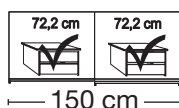

Plinth partition

150 cm