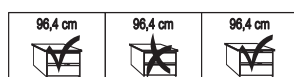

Plinth partition

150 cm

200 cm

225 cm

250 cm

280 cm

300 cm

Sales
Promotion**Miami plus.**

Independent / non HDI

BLANK PRICE LIST

valid until 28.02.2025

Sliding-door wardrobes, Height 217 cm
 without cornice
Interior:

2 adjustable shelves, 1 clothes rail

Description	Dimensions cm			Front plain		Front 4 panels	
	W	H	D	Art. no.	GBP	Art. no.	GBP
 Wooden doors in carcase colour, Glass doors in graphite 2 doors 1 glass door left	150	217	67	662		214	
	150	217	67	663		215	
	150	217	67	664		216	
 2 doors 1 glass door left 2 doors 1 glass door right 2 doors 2 glass doors	200	217	67	666		217	
	200	217	67	667		218	
	200	217	67	668		219	
 3 doors 1 centred glass door 3 doors 3 glass doors 3 doors 1 centred glass door 3 doors 3 glass doors 3 doors 1 centred glass door 3 doors 3 glass doors 3 doors 1 centred glass door 3 doors 3 glass doors 3 doors 1 centred glass door 3 doors 3 glass doors	225	217	67	669		220	
	225	217	67	670		221	
	250	217	67	671		222	
	250	217	67	672		223	
	280	217	67	673		224	
	280	217	67	674		225	
	300	217	67	675		226	
	300	217	67	676		227	

Plinth partition

Sales
Promotion**Miami plus.**

Independent / non HDI

BLANK PRICE LIST

valid until 28.02.2025

Sliding-door wardrobes, Height 217 cm
 without cornice

Interior:
 2 adjustable shelves, 1 clothes rail