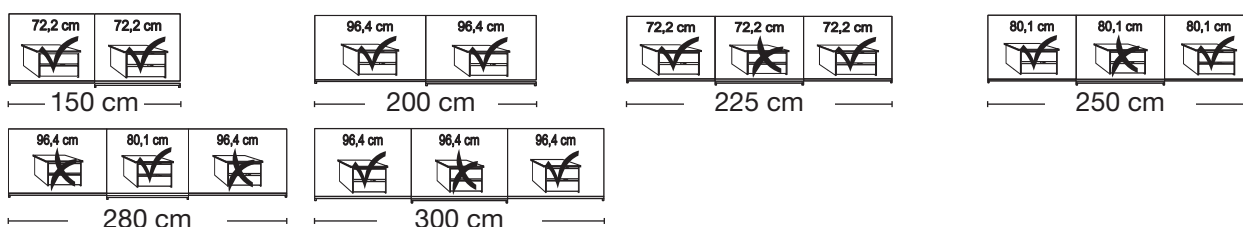

2 adjustable shelves, 1 clothes rail

Description	Dimensions cm			Front plain		Front 4 panels	
	W	H	D	Art. no.	GBP	Art. no.	GBP
 <p>Wooden doors in carcass colour</p> <p>2 doors</p> <p>2 doors</p> <p>3 doors</p>	150	217	67	100		166	
	200	217	67	101		167	
	225	217	67	102		168	
	250	217	67	103		169	
	280	217	67	104		170	
 <p>3 doors</p> <p>3 doors</p> <p>3 doors</p>	300	217	67	105		171	
Art. no. 100							
Art. no. 169							

Plinth partition

Sales
Promotion**Miami plus.**

Independent / non HDI

BLANK PRICE LIST

valid until 28.02.2025

**Sliding-door wardrobes, Height 217 cm
without cornice**

Interior:

2 adjustable shelves, 1 clothes rail

Description	Dimensions cm			Front plain		Front 4 panels	
	W	H	D	Art. no.	GBP	Art. no.	GBP
 Wooden and mirrored doors 2 doors 1 mirrored door left 2 doors 1 mirrored door right 2 doors 2 mirrored doors 2 doors 1 mirrored door left 2 doors 1 mirrored door right 2 doors 2 mirrored doors 3 doors 1 centred mirrored door 3 doors 3 mirrored doors 3 doors 1 centred mirrored door 3 doors 3 mirrored doors 3 doors 1 centred mirrored door 3 doors 3 mirrored doors 3 doors 1 centred mirrored door 3 doors 3 mirrored doors	150	217	67	124		172	
	150	217	67	125		173	
	150	217	67	126		174	
	200	217	67	127		175	
	200	217	67	128		176	
	200	217	67	129		177	
	225	217	67	130		178	
	225	217	67	131		179	
	250	217	67	132		180	
	250	217	67	133		181	
	280	217	67	134		182	
	280	217	67	135		183	
	300	217	67	136		184	
	300	217	67	137		185	
 							
 No trims on mirrors!							