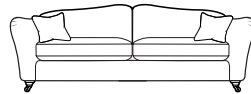

Featuring removable arms, our designs ensure seamless access to your home without compromising on style or sophistication.

Available as a Chair, Snuggler, Two Seater, Large Two Seater and Grand Sofa.

**25**  
year  
frame guarantee

## FORMAL BACK AND PILLOW BACK

Grand Sofa Pillow Back

H 95cm W 227cm D 100cm SH 52cm  
SW 183cm SD 58cm AH 73cm

Grand Sofa Formal Back

H 95cm W 227cm D 100cm SH 52cm  
SW 183cm SD 58cm AH 73cm

Snuggler

H 95cm W 137cm D 100cm SH 52cm  
SW 93cm SD 58cm AH 73cm