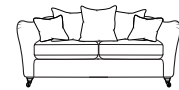

## FORMAL BACK AND PILLOW BACK

Grand Sofa Pillow Back

H 95cm W 227cm D 100cm SH 52cm  
SW 183cm SD 58cm AH 73cm

Grand Sofa Formal Back

H 95cm W 227cm D 100cm SH 52cm  
SW 183cm SD 58cm AH 73cm

Snuggler

H 95cm W 137cm D 100cm SH 52cm  
SW 93cm SD 58cm AH 73cm

Large Two Seater Pillow Back

H 95cm W 199cm D 100cm SH 52cm  
SW 155cm SD 58cm AH 73cm

Large Two Seater Formal Back

H 95cm W 199cm D 100cm SH 52cm  
SW 155cm SD 58cm AH 73cm

Chair

H 95cm W 107cm D 100cm SH 52cm  
SW 63cm SD 58cm AH 73cm

Two Seater Pillow Back

H 95cm W 170cm D 100cm SH 52cm  
SW 126cm SD 58cm AH 73cm

Two Seater Formal Back

H 95cm W 170cm D 100cm SH 52cm  
SW 126cm SD 58cm AH 73cm

AVAILABLE IN LEATHER, FABRIC OR LEATHER/FABRIC MIX (PILLOW BACK SOFAS NOT AVAILABLE IN ALL LEATHER)