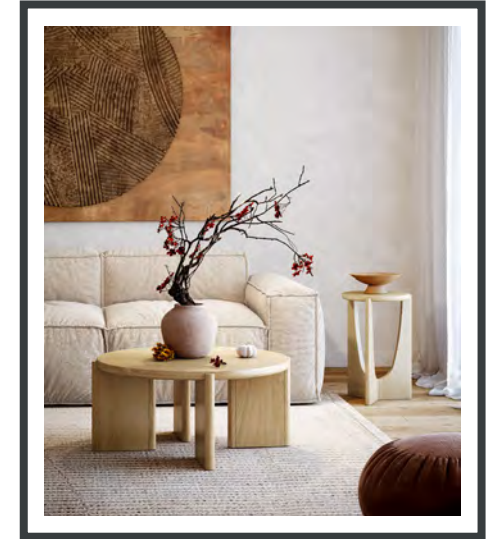

# Dining & Occasional

8436

**Large Sideboard**  
W1650 x H750 x D380mm

8435

**Small Sideboard**  
W1050 x H750 x D380mm

8522

**Bookcase**  
W900 x H1800 x D360mm

8510

**Large Media Unit**  
W1800 x H500 x D380mm

8434

**Media Unit**  
W1450 x H500 x D380mm

8433

**Coffee Table**  
W840 x H400 x D840mm

8432

**Side Table**  
W380 x H570 x D380mm

# Dining & Occasional

**Large Ext. Dining Table**  
W1910/2360 x H805 x D950mm

**Small Ext. Dining Table**  
W1500/1950 x H805 x D900mm

**Luna Dining Chair KD**  
Beige - Grey - Charcoal  
W540 x H935 x D655mm