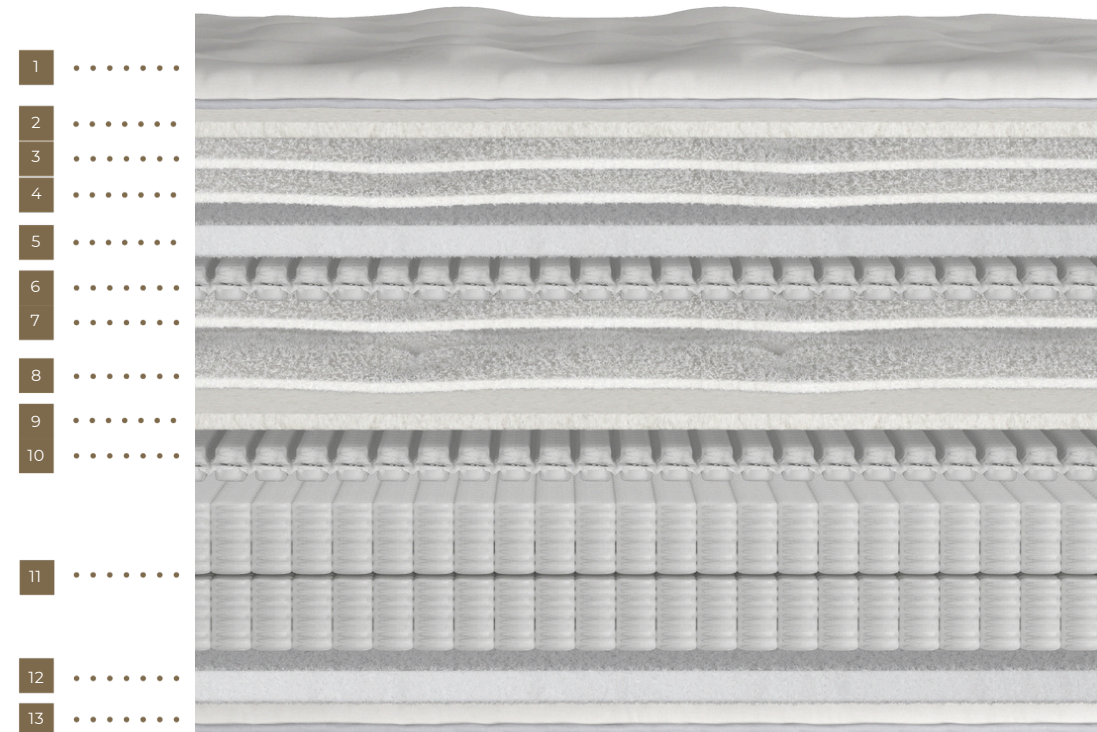

ELOQUENT PILLOW TOP 7000

THE LAYERS

- LAYER 1: Chemical free Smooth-Flex tuft free cover
- LAYER 2: English spun cotton
- LAYER 3: Hampshire wool
- LAYER 4: Hampshire wool, silk and cashgora
- LAYER 5: Soft English spun cotton
- LAYER 6: 2000 Comfonomic Springs
- LAYER 7: Hampshire wool, silk and cashgora
- LAYER 8: Hampshire wool, silk and cashgora
- LAYER 9: 2000 Comfonomic Springs
- LAYER 10: Hampshire wool
- LAYER 11: 2000 Comfonomic Springs
- LAYER 12: English spun cotton
- LAYER 13: 1000 Pocket Springs
- LAYER 14: English spun cotton
- LAYER 15: Chemical free Smooth-Flex tuft free cover

MATTRESS SIZES:

- Single: 090x190cm
- Small Double: 120x190cm
- Double: 135x190cm
- King: 150x200cm
- Super King: 180x200cm

Available Tensions:

- SOFT
- MED
- FIRM
- DUAL
- ZIP

ELOQUENT PILLOW TOP 5000

THE LAYERS

- LAYER 1: Chemical free Smooth-Flex tuft free cover
- LAYER 2: English spun cotton
- LAYER 3: Hampshire wool
- LAYER 4: Hampshire wool, silk and cashgora
- LAYER 5: Soft English spun cotton
- LAYER 6: 2000 Comfonomic Springs
- LAYER 7: Hampshire wool, silk and cashgora
- LAYER 8: Hampshire wool, silk and cashgora
- LAYER 9: English spun cotton
- LAYER 10: 2000 Comfonomic Springs
- LAYER 11: 1000 Pocket Springs
- LAYER 12: English spun cotton
- LAYER 13: Chemical free Smooth-Flex tuft free cover

MATTRESS SIZES:

- Single: 090x190cm
- Small Double: 120x190cm
- Double: 135x190cm
- King: 150x200cm
- Super King: 180x200cm

Available Tensions:

ELOQUENT PILLOW TOP 3000

THE LAYERS

- LAYER 1: Chemical free Smooth-Flex tuft free cover
- LAYER 2: English spun cotton
- LAYER 3: Hampshire wool
- LAYER 4: Hampshire wool and silk
- LAYER 5: English spun cotton
- LAYER 6: Hampshire wool and silk
- LAYER 7: Hampshire wool and silk
- LAYER 8: English spun cotton
- LAYER 9: 2000 Comfonomic Springs
- LAYER 10: 1000 Pocket Springs
- LAYER 11: English spun cotton
- LAYER 12: Chemical free Smooth-Flex tuft free cover