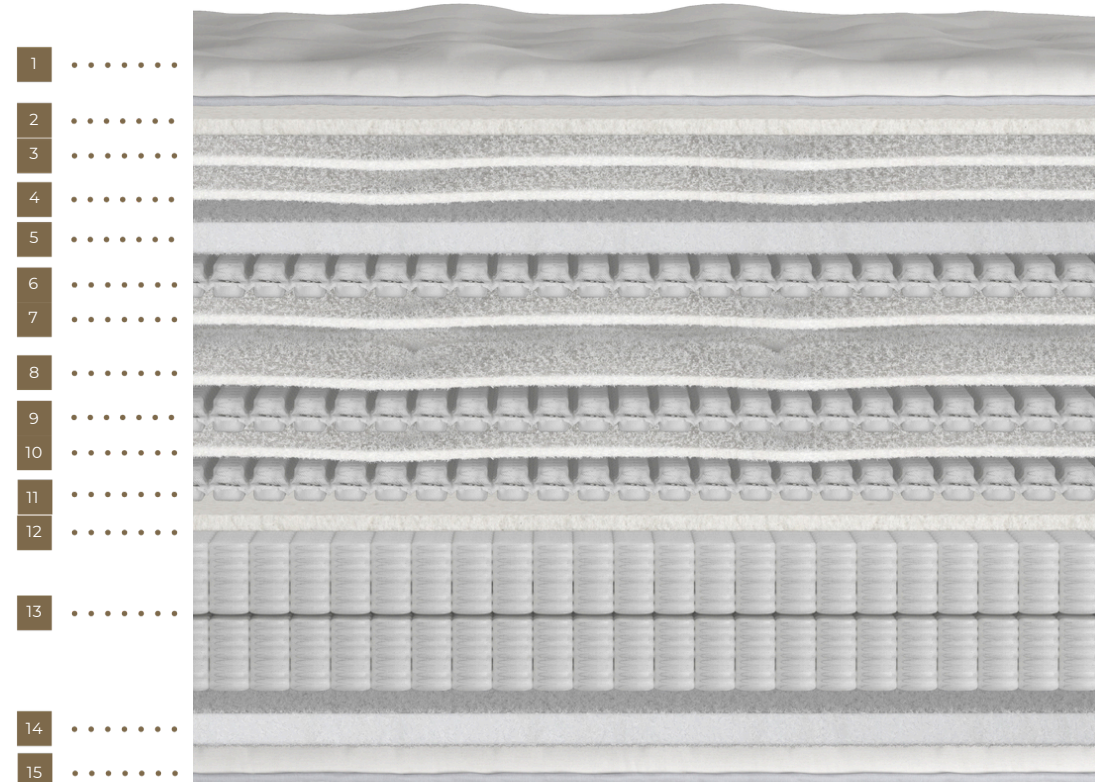

ELOQUENT PILLOW TOP 7000

THE LAYERS

- LAYER 1: Chemical free Smooth-Flex tuft free cover
- LAYER 2: English spun cotton
- LAYER 3: Hampshire wool
- LAYER 4: Hampshire wool, silk and cashgora
- LAYER 5: Soft English spun cotton
- LAYER 6: 2000 Comfonomic Springs
- LAYER 7: Hampshire wool, silk and cashgora
- LAYER 8: Hampshire wool, silk and cashgora
- LAYER 9: 2000 Comfonomic Springs
- LAYER 10: Hampshire wool
- LAYER 11: 2000 Comfonomic Springs
- LAYER 12: English spun cotton
- LAYER 13: 1000 Pocket Springs
- LAYER 14: English spun cotton
- LAYER 15: Chemical free Smooth-Flex tuft free cover

MATTRESS SIZES:

- Single: 090x190cm
- Small Double: 120x190cm
- Double: 135x190cm
- King: 150x200cm
- Super King: 180x200cm

Available Tensions:

- SOFT
- MED
- FIRM
- DUAL
- ZIP

ELOQUENT PILLOW TOP 5000

THE LAYERS

- LAYER 1: Chemical free Smooth-Flex tuft free cover
- LAYER 2: English spun cotton
- LAYER 3: Hampshire wool
- LAYER 4: Hampshire wool, silk and cashgora
- LAYER 5: Soft English spun cotton
- LAYER 6: 2000 Comfonomic Springs
- LAYER 7: Hampshire wool, silk and cashgora
- LAYER 8: Hampshire wool, silk and cashgora
- LAYER 9: English spun cotton
- LAYER 10: 2000 Comfonomic Springs
- LAYER 11: 1000 Pocket Springs
- LAYER 12: English spun cotton
- LAYER 13: Chemical free Smooth-Flex tuft free cover

MATTRESS SIZES:

- Single: 090x190cm
- Small Double: 120x190cm
- Double: 135x190cm
- King: 150x200cm
- Super King: 180x200cm

Available Tensions:

ELOQUENT PILLOW TOP 3000

THE LAYERS

- LAYER 1: Chemical free Smooth-Flex tuft free cover
- LAYER 2: English spun cotton
- LAYER 3: Hampshire wool
- LAYER 4: Hampshire wool and silk
- LAYER 5: English spun cotton
- LAYER 6: Hampshire wool and silk
- LAYER 7: Hampshire wool and silk
- LAYER 8: English spun cotton
- LAYER 9: 2000 Comfonomic Springs
- LAYER 10: 1000 Pocket Springs
- LAYER 11: English spun cotton
- LAYER 12: Chemical free Smooth-Flex tuft free cover