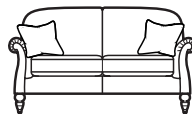

# Eastbury

A refreshed version of our beloved Westbury.

Grand Pillow Back Sofa

H 100cm W 224cm D 95cm  
SH 53cm SW 180cm SD 58cm  
AH 72cm

Large Two Seater Pillow Back Sofa

H 100cm W 190cm D 95cm  
SH 53cm SW 146cm SD 58cm  
AH 72cm

Two Seater Pillow Back Sofa

H 100cm W 163cm D 95cm  
SH 53cm SW 119cm SD 58cm  
AH 72cm

Grand Formal Back Sofa

H 100cm W 224cm D 95cm  
SH 53cm SW 180cm SD 58cm  
AH 72cm

Large Two Seater Formal Back Sofa

H 100cm W 190cm D 95cm  
SH 53cm SW 146cm SD 58cm  
AH 72cm

Two Seater Formal Back Sofa

H 100cm W 163cm D 95cm  
SH 53cm SW 119cm SD 58cm  
AH 72cm

Chair

H 100cm W 95cm D 95cm  
SH 53cm SW 51cm SD 58cm  
AH 72cm