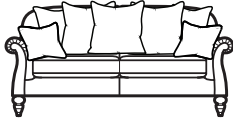

# Eastbury

A refreshed version of our beloved Westbury.

Grand Pillow Back Sofa

H 100cm W 224cm D 95cm  
SH 53cm SW 180cm SD 58cm  
AH 72cm

Large Two Seater Pillow Back Sofa

H 100cm W 190cm D 95cm  
SH 53cm SW 146cm SD 58cm  
AH 72cm

Two Seater Pillow Back Sofa

H 100cm W 163cm D 95cm  
SH 53cm SW 119cm SD 58cm  
AH 72cm

Grand Formal Back Sofa

H 100cm W 224cm D 95cm  
SH 53cm SW 180cm SD 58cm  
AH 72cm

Large Two Seater Formal Back Sofa

H 100cm W 190cm D 95cm  
SH 53cm SW 146cm SD 58cm  
AH 72cm

Two Seater Formal Back Sofa

H 100cm W 163cm D 95cm  
SH 53cm SW 119cm SD 58cm  
AH 72cm

Chair

H 100cm W 95cm D 95cm  
SH 53cm SW 51cm SD 58cm  
AH 72cm