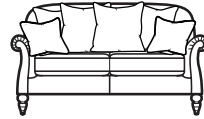

# Eastbury

A refreshed version of our beloved Westbury.

Grand Pillow Back Sofa

H 100cm W 224cm D 95cm  
SH 53cm SW 180cm SD 58cm  
AH 72cm

Large Two Seater Pillow Back Sofa

H 100cm W 190cm D 95cm  
SH 53cm SW 146cm SD 58cm  
AH 72cm

Two Seater Pillow Back Sofa

H 100cm W 163cm D 95cm  
SH 53cm SW 119cm SD 58cm  
AH 72cm

Grand Formal Back Sofa

H 100cm W 224cm D 95cm  
SH 53cm SW 180cm SD 58cm  
AH 72cm

Large Two Seater Formal Back Sofa

H 100cm W 190cm D 95cm  
SH 53cm SW 146cm SD 58cm  
AH 72cm

Two Seater Formal Back Sofa

H 100cm W 163cm D 95cm  
SH 53cm SW 119cm SD 58cm  
AH 72cm

Chair

H 100cm W 95cm D 95cm  
SH 53cm SW 51cm SD 58cm  
AH 72cm