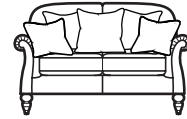

# Eastbury

A refreshed version of our beloved Westbury.

Grand Pillow Back Sofa

H 100cm W 224cm D 95cm  
SH 53cm SW 180cm SD 58cm  
AH 72cm

Large Two Seater Pillow Back Sofa

H 100cm W 190cm D 95cm  
SH 53cm SW 146cm SD 58cm  
AH 72cm

Two Seater Pillow Back Sofa

H 100cm W 163cm D 95cm  
SH 53cm SW 119cm SD 58cm  
AH 72cm

Grand Formal Back Sofa

H 100cm W 224cm D 95cm  
SH 53cm SW 180cm SD 58cm  
AH 72cm

Large Two Seater Formal Back Sofa

H 100cm W 190cm D 95cm  
SH 53cm SW 146cm SD 58cm  
AH 72cm

Two Seater Formal Back Sofa

H 100cm W 163cm D 95cm  
SH 53cm SW 119cm SD 58cm  
AH 72cm

Chair

H 100cm W 95cm D 95cm  
SH 53cm SW 51cm SD 58cm  
AH 72cm